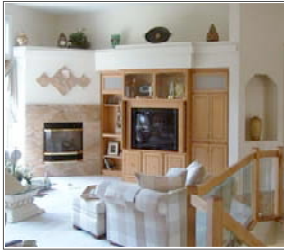

### Modern Suburban

BEFORE

AFTER

Photo 2 courtesy of Karen Melvin.

Project Type: Remodel

Location: Orono

The owners of this large stucco house needed a drastic update to their living room. Although a fireplace was present, it was tucked in the corner and had no mantel. Rendered more unsightly by a haphazardly placed stone surround, the need to update this feature was obvious. Alongside the fireplace sat an entertainment center that was both convoluted and outdated. Our clients needed both of these features to be unified and streamlined.

The solution began with centering the fireplace on the wall, making it the prominent feature of the room. A glass mantel is gently illuminated from behind by fiber optics that are discreetly placed within the cabinetry. The tile surround is composed of one inch square tiles by Oceanside Glasstile, which are made from recycled glass and given an iridized finish. These tiles offer a stunning and variable array of reflective properties, depending on the level and directness of available lighting. Hidden within the sleek maple cabinets are a plasma TV, a surround sound stereo system, and storage for various types of media. The resulting composition fulfills all of the client's practical needs, and provides the modern aesthetics to match.