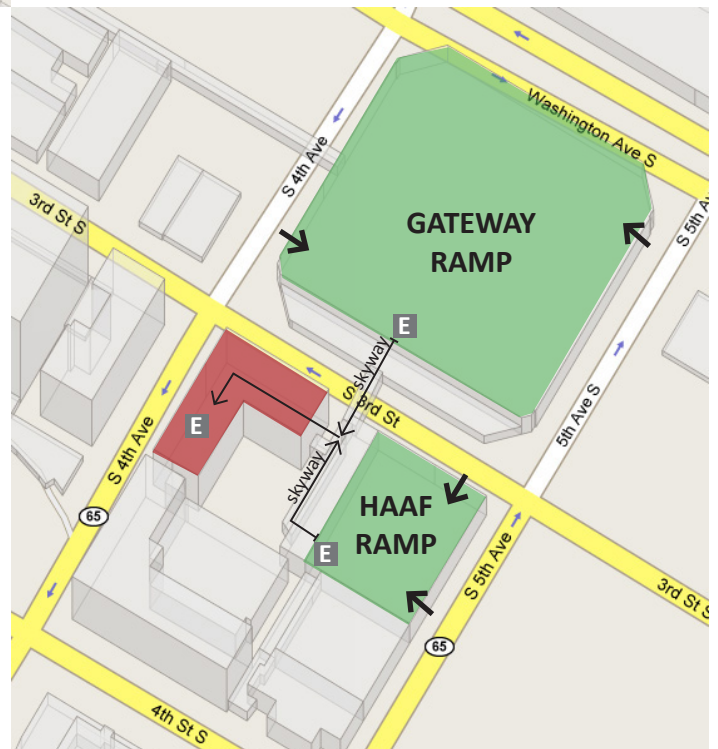

DIRECTIONS FROM PARKING RAMP

From either adjacent parking ramp (green), go to the skyway (listed in the elevator) and then follow the signs to the North Building of the Grain Exchange (corner of 3rd Street and 4th Avenue).

You can also enter the building at street level on 4th Avenue.

Take the elevator to the 6th floor. Turn left and you will see our door at the end of the hall.