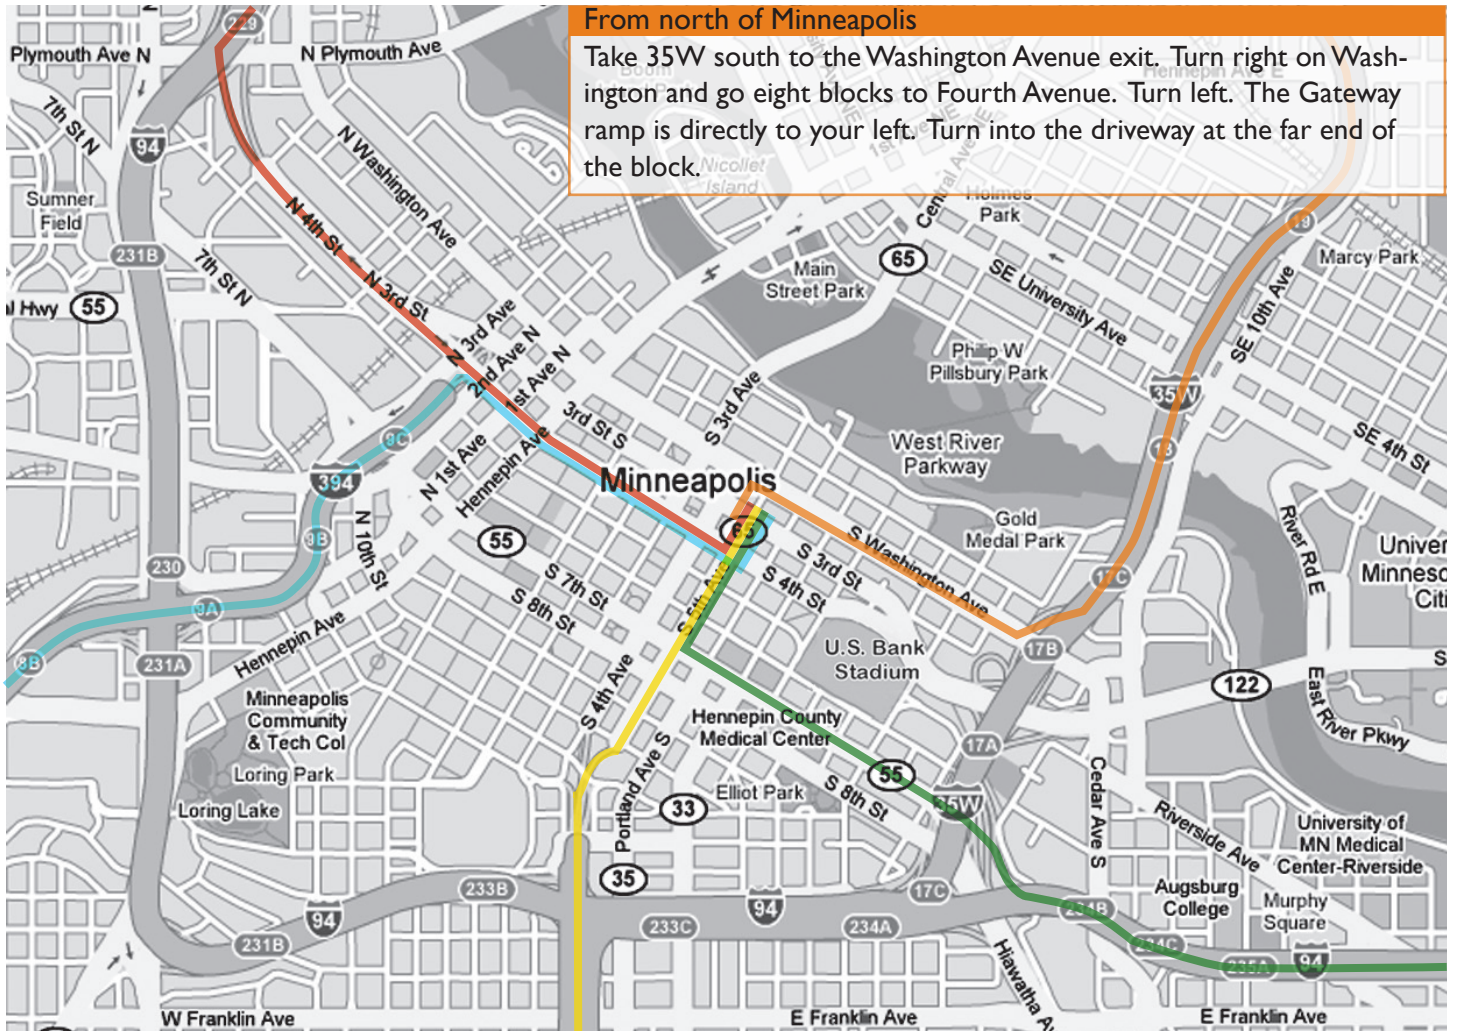

## DIRECTIONS FROM PARKING RAMP

From either adjacent parking ramp (green), go to the skyway (listed in the elevator) and then follow the signs to the North Building of the Grain Exchange (corner of 3rd Street and 4th Avenue).

## From north of Minneapolis

Take 35W south to the Washington Avenue exit. Turn right on Washington and go eight blocks to Fourth Avenue. Turn left. The Gateway ramp is directly to your left. Turn into the driveway at the far end of the block.

## From west or northwest of Minneapolis

Take I-94 East to the 4th Street exit. Stay on 4th Street through downtown (changes from North 4th Street to South 4th Street at Hennepin Avenue) to 5th Avenue and turn left. Just before 3rd Street is the Haaf Ramp (left side of the street); just after 3rd is the Gateway Ramp (left side of street).

## From east of Minneapolis

Take I-94 West to the 7th Street exit. Follow 7th Street to 5th Avenue and turn right. Go four blocks. Just before 3rd Street is the Haaf Ramp (left side of the street); just after 3rd is the Gateway Ramp (left side of street).